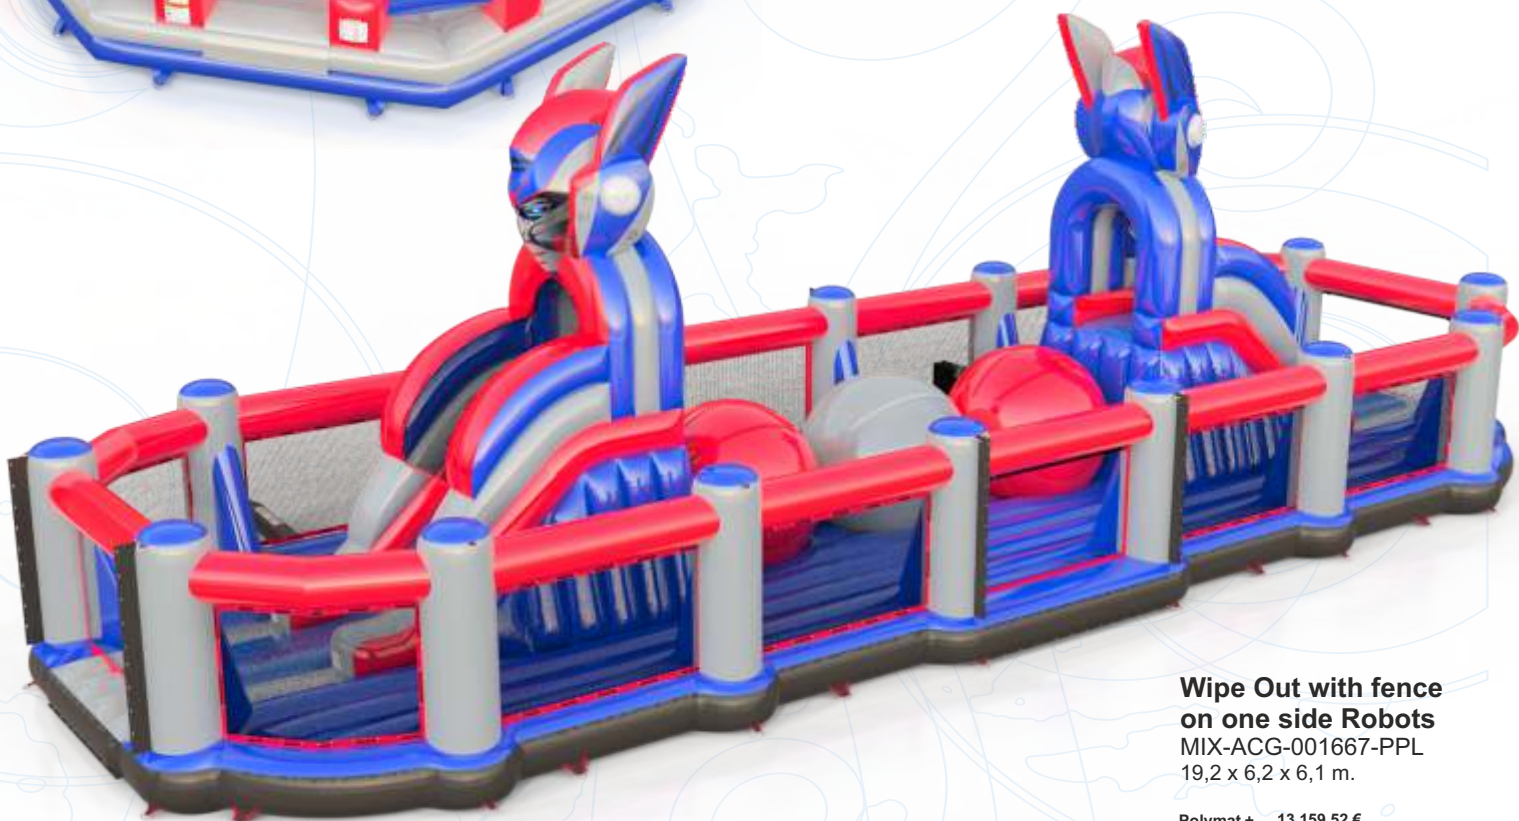

Wipe Out with fence on one side Robots
MIX-ACG-001667-PPL
19,2 x 6,2 x 6,1 m.

Polymat + 13,159.52 €

Required Blowers	MIX-ACG-001694	MIX-BRM-000833	MIX-ACG-001667
1,1kW			2
1,5kW	1	1	

* Net price without pegs, mats, blowers and transportation costs.