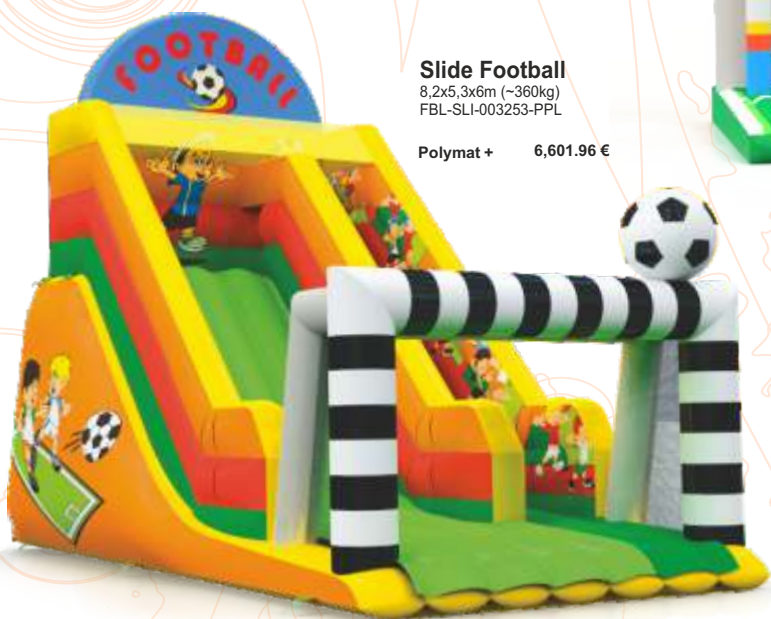

Polymat + 6,749.56 €

Football Gate with Aircushion
3,6x11,2x5,4m
FBL-GAT-003252-PPL

Polymat + 6,060.19 €

Slide Football
8,2x5,3x6m (~360kg)
FBL-SLI-003253-PPL

Polymat + 6,601.96 €

Active Center Football
7x5,3x3,3m (~240kg)
FBL-ACC-003254-PPL