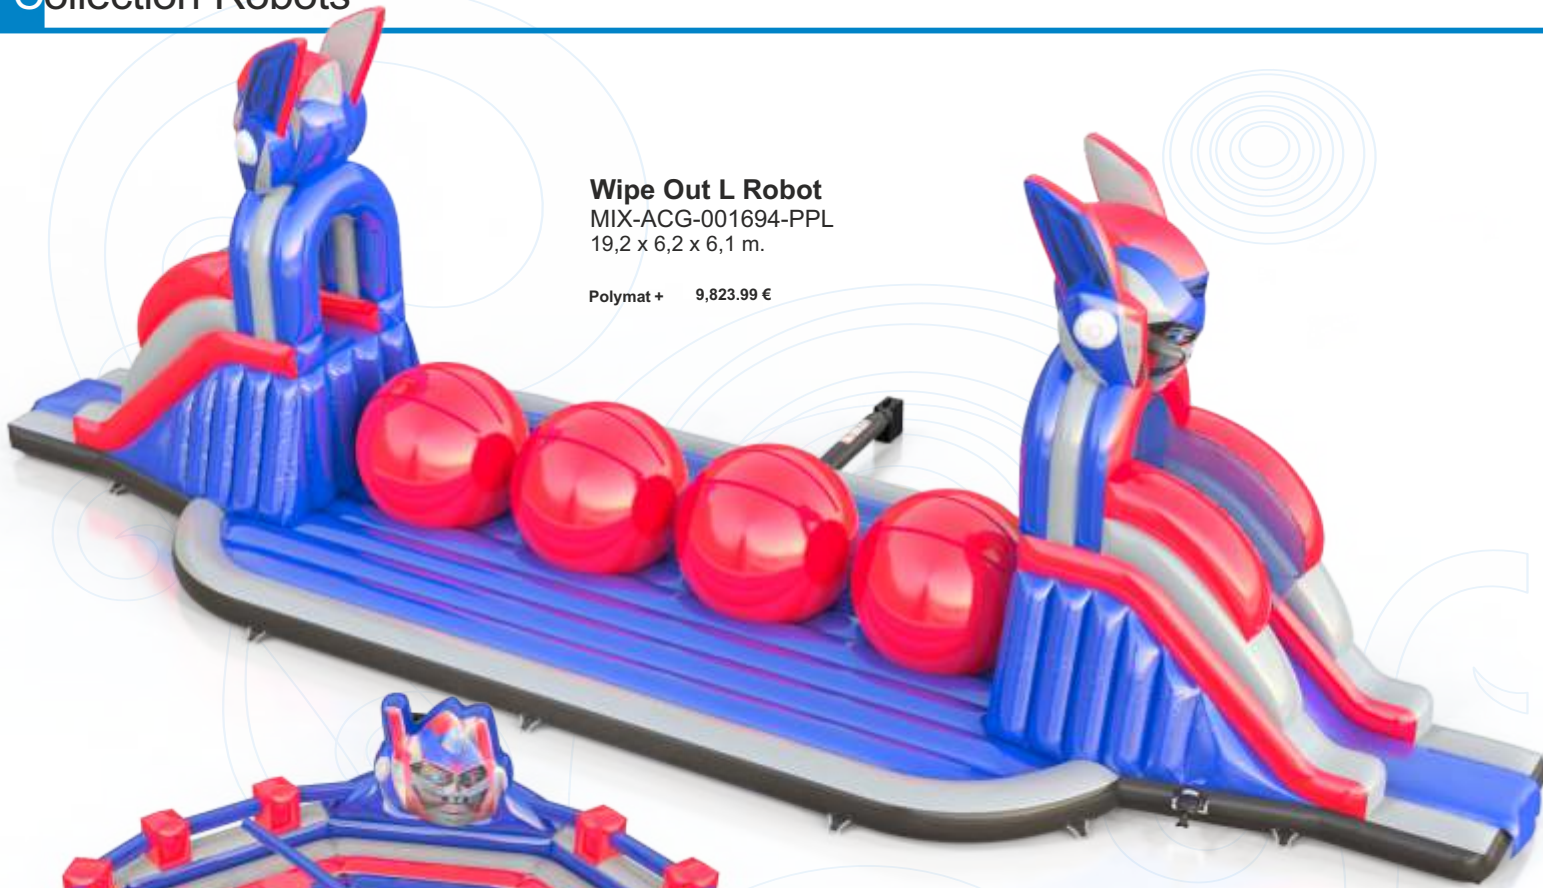

WhatsApp: +48 697 990136

email: info@viv1.com

viv1.eu

BEST QUALITY

Collection Robots

Playground Robot with obstacles and figures
MIX-PLG-001375-PPL
8,6 x 6,0 x 3,3 m.

Polymat + 5,816.06 €

Slide Vrec with Robot head
MIX-SLI-001322-PPL
10,8 x 5,9 x 9,7 m.

Polymat + 13,082.81 €

Wipe out with fence and 3 balls Robots
MIX-ACG-000830-PPL
17,0 x 6,8 x 6,1 m.

Polymat + 9,852.98 €

Required Blowers	MIX-PLG-001375	MIX-SLI-001322	MIX-ACG-000830
1,1kW		1	
1,5kW	1	1	1

* Net price without pegs, mats, blowers and transportation costs.

Wipe Out L Robot
 MIX-ACG-001694-PPL
 19,2 x 6,2 x 6,1 m.

Polymat + 9,823.99 €

Broom for 4 people Robots
 MIX-BRM-000833-PPL
 7,0 x 7,0 x 2,2 m.