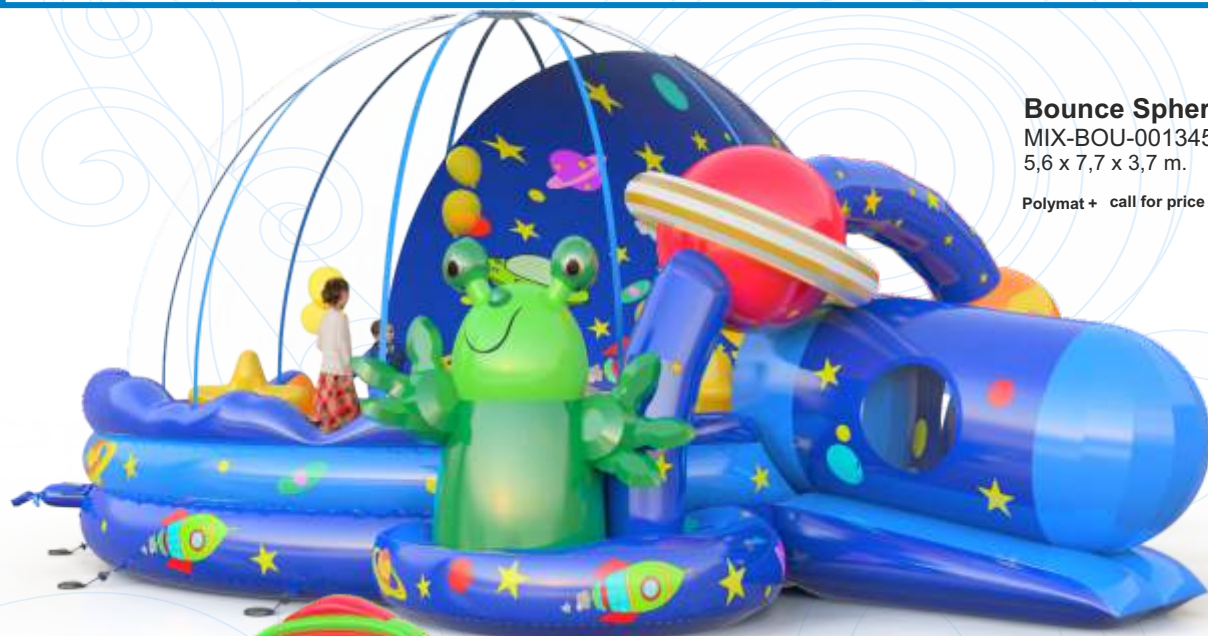

Collection Space

Bounce Sphere Cosmos

MIX-BOU-001345-PPL
5,6 x 7,7 x 3,7 m.

Polymat+ call for price