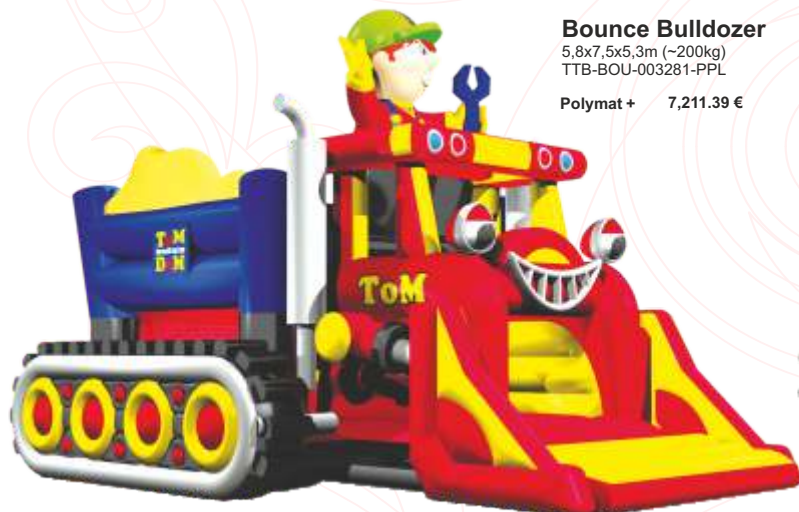

Collection Tom the Builder

Collection Tom the Builder

Bounce Bulldozer

5,8x7,5x5,3m (~200kg)
TTB-BOU-003281-PPL

Polymat + 7,211.39 €