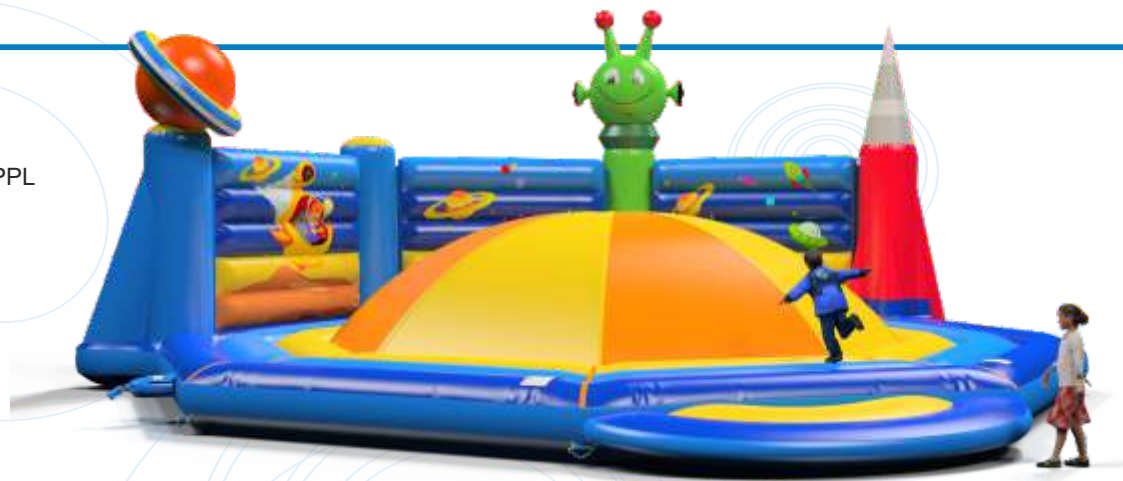

Wipe Out Space

CSM-ACG-001301-PPL
12,6 x 5,6 x 1,3 m.

Polymat + call for price

Soft Mountain Space

MIX-AGA-000255-PPL
11,0 x 10,6 x 4,6 m.

Polymat + 6,047.45 €