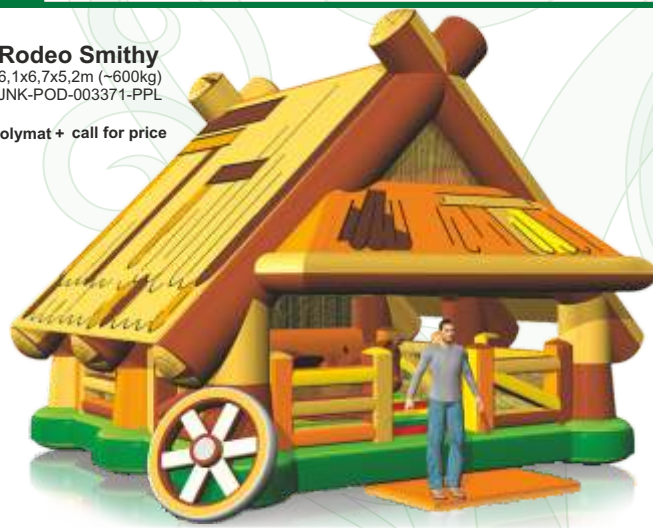

Promotion Reggie

Rodeo Smithy
6,1x6,7x5,2m (~600kg)
JNK-POD-003371-PPL

Polymat + call for price