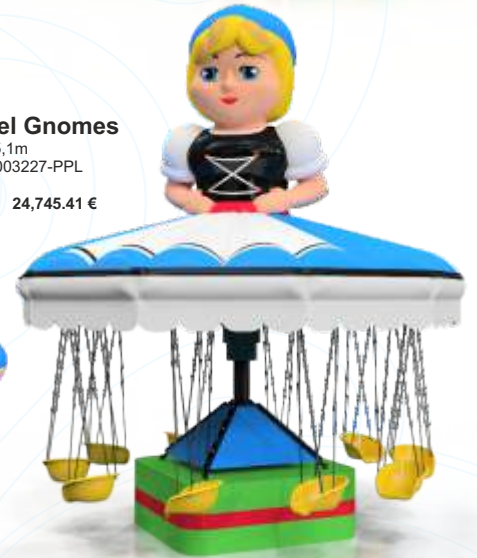

Carousel Gnomes
4,1 x 4,1 x 5,1m
GNM-CRL-003227-PPL

Polymat + 24,745.41 €