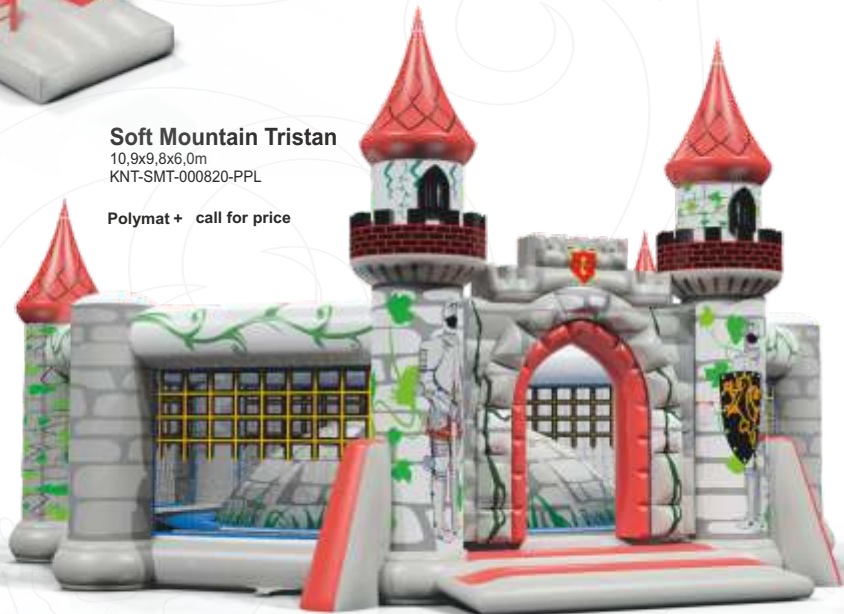

Soft Mountain Tristan

10,9x9,8x6,0m
KNT-SMT-000820-PPL

Polymat + call for price