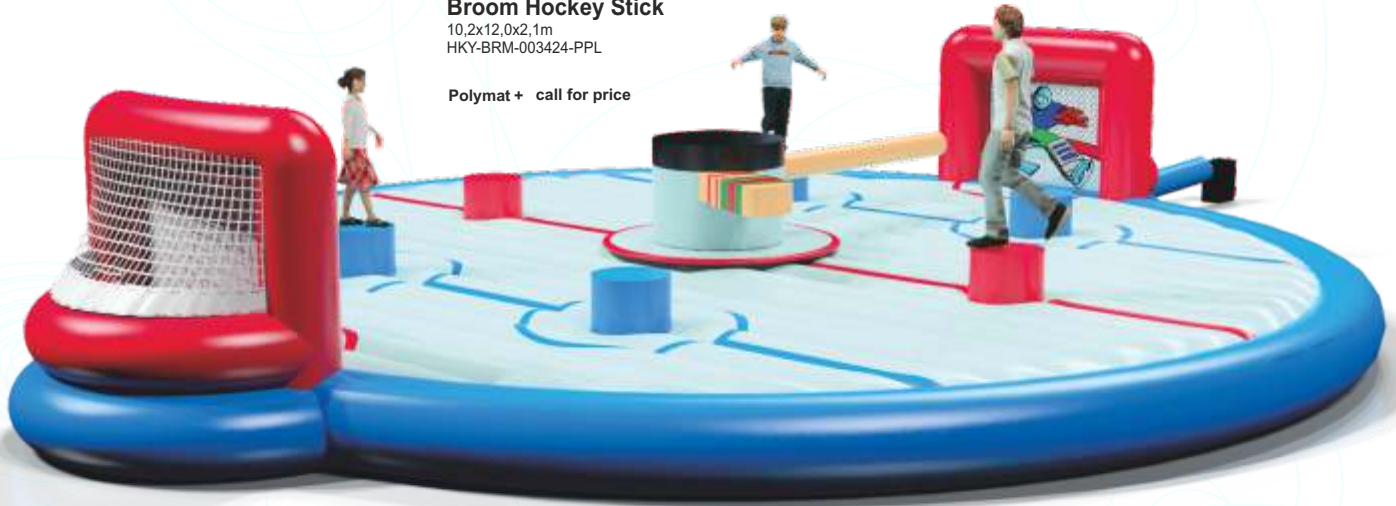

Net price without pegs, mat, blower, certification and shipping costs.

Equalizer Attack zone

4,3x10,7x3,0m
HKY-ACG-003423-PPL

Polymat+ call for price

Broom Hockey Stick

10,2x12,0x2,1m
HKY-BRM-003424-PPL

Polymat+ call for price