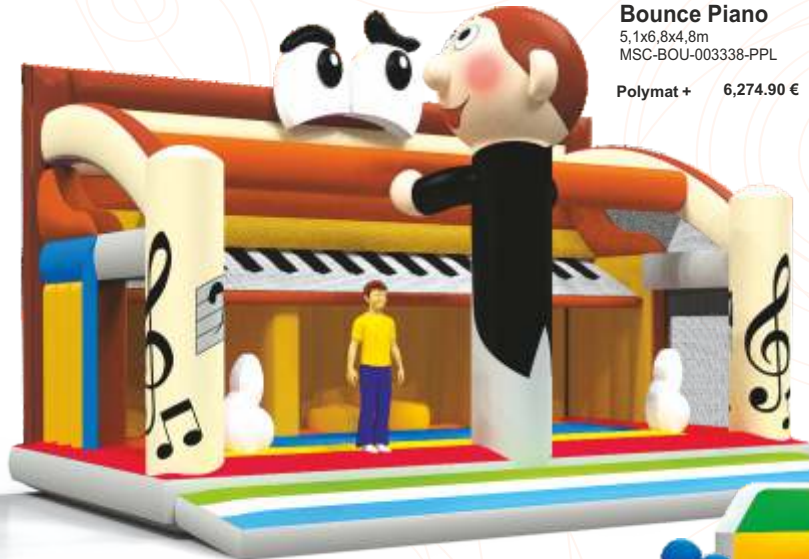

Collection Musical

Collection Musical

Bounce Piano

5,1x6,8x4,8m
MSC-BOU-003338-PPL

Polymat + 6,274.90 €

Slide Saxophone

8,0x5,3x6,5m
MIX-SLI-003170-PPL

Polymat + 7,140.02 €

Equalizer Xylophone

4,3x10,5x3,8m
MSC-EQR-003340-PPL

Polymat + 8,736.61 €

Dodgeball Organ

5,0x10,6x4,3m
MSC-ACG-003341-PPL

Polymat + 6,861.98 €

Required Blowers	MSC-BOU-003338	MIX-SLI-003170	MSC-EQR-003340	MSC-ACG-003341
1,5KW	1	1	1	1

Net price without pegs, mat, blower, certification and shipping costs.