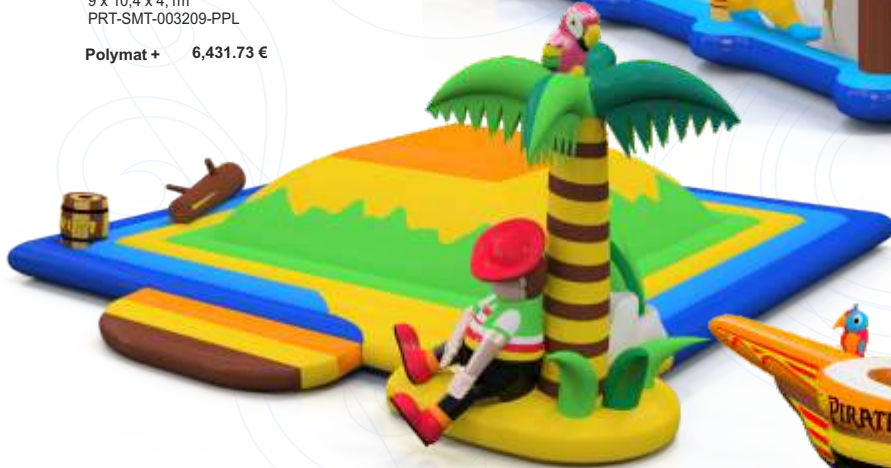

Collection Pirate

Soft Mountain with barrier Pirate

9,6x10,2x3,7m
PRT-SMT-003208-PPL

Polymat + 9,254.02 €

Soft Mountain Pirat

9 x 10,4 x 4,1m
PRT-SMT-003209-PPL

Polymat + 6,431.73 €

Rocking ship

10 x 5 x 5,4m
PRT-SHP-000618-PPL

Polymat + 6,682.47 €

Climbing Mountain Pirate

8,4x8,4x6,8m
PRT-CLM-003210-PPL

Polymat + 6,588.94 €

Slide Pirate

8,2x7,7x6,1m
PRT-SLI-003212-PPL

Polymat + 8,491.86 €