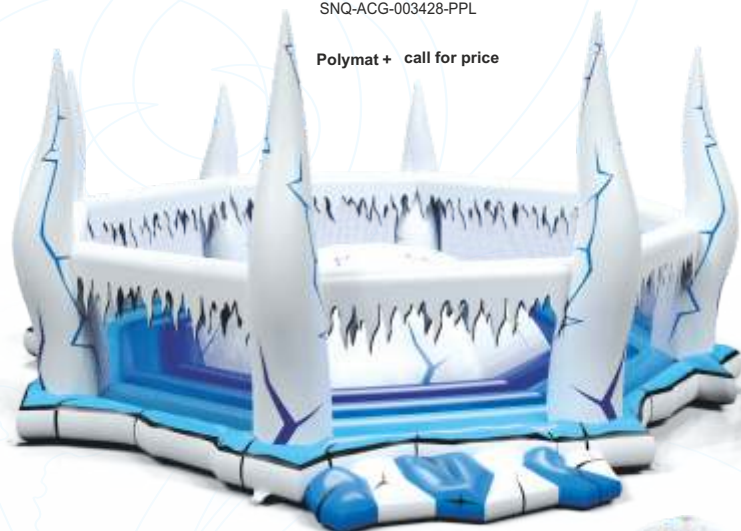

Slide Waterfall

8,0x5,8x5,7m
SNQ-SLI-003426-PPL

Polymat + call for price

Soft Mountain Crown

11,2x10,5x5,4m
SNQ-ACG-003428-PPL

Polymat + call for price

Wipe-out Snowballs

19,2x6,9x5,2m
SNQ-OBS-003430-PPL