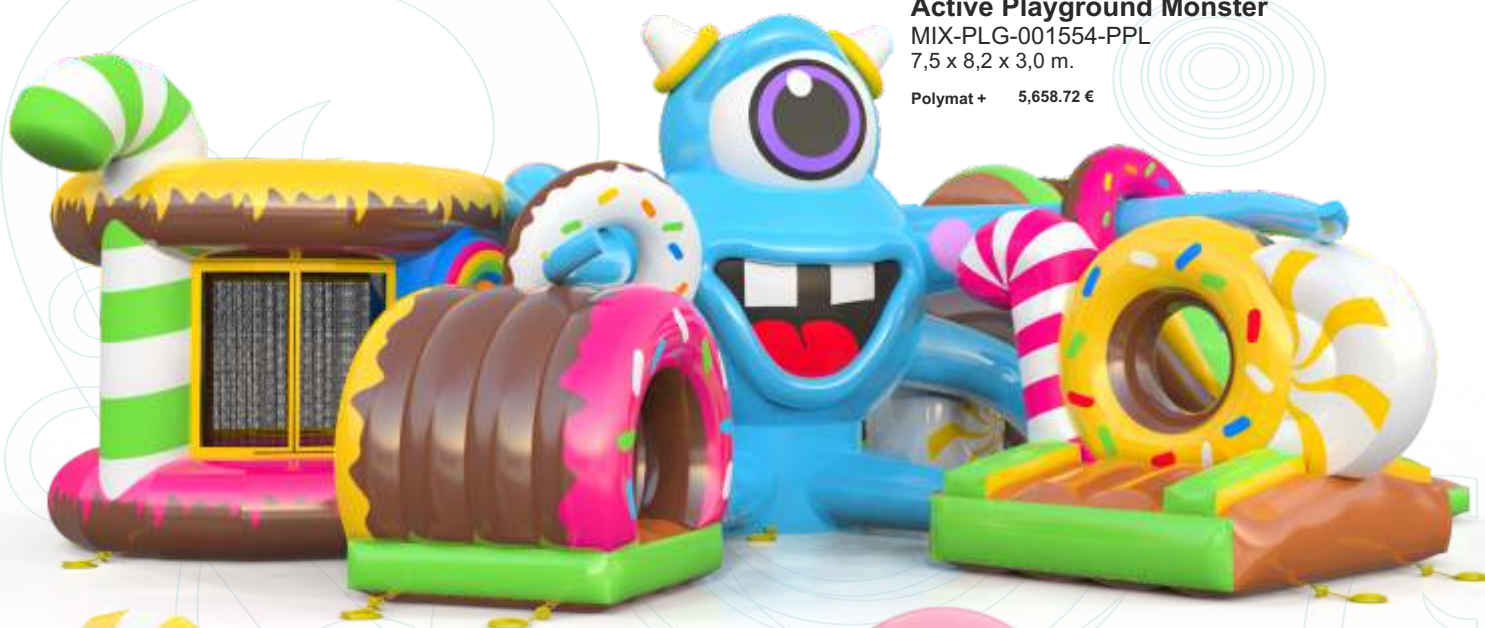

Active Playground Monster

MIX-PLG-001554-PPL

7,5 x 8,2 x 3,0 m.

Polymat + 5,658.72 €