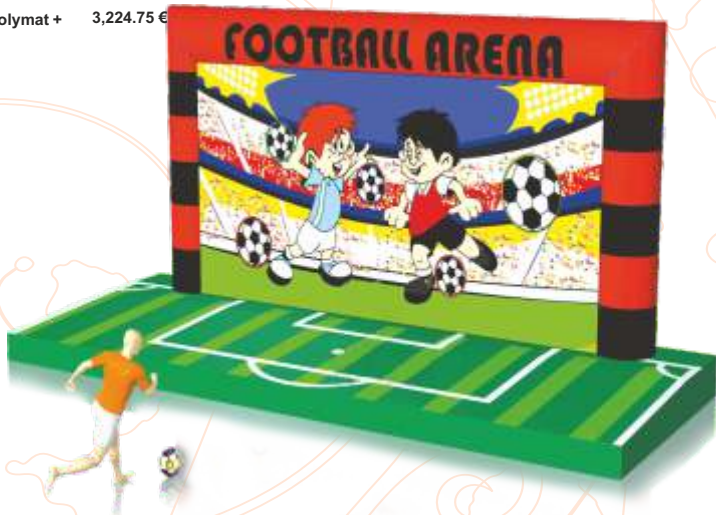

5,1x4,9x1,4m (~600kg)
FOT-MCS-000362

Polymat + 2,873.85 €

Football Gate

9,5x3,7m (~160kg)
FBL-GAT-003256-PPL

Polymat + 3,224.75 €

Football Ladders

6,0x5,0x4,1m (~560kg)
FBL-LDR-003257-PPL

Polymat + 7,428.20 €