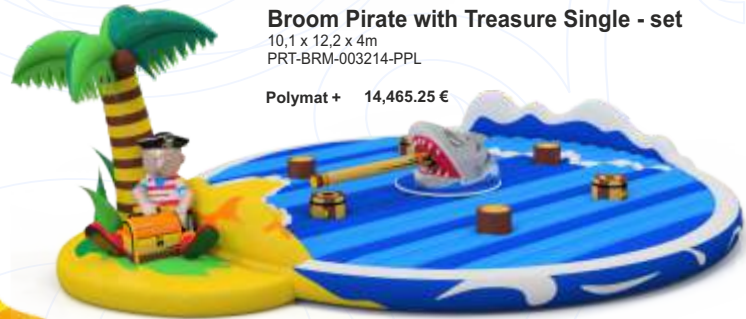

Polymat + 7,343.68 €

Aircushion for Rodeo Marooned Pirate

8x8,8x4m
PIR-MCS-000360-PPL

Polymat + 3,927.73 €

Obstacle Course Mystery Island

14,7x20,1x7,4m
PRT-OBS-003213-PPL

Polymat + 38,577.00 €

Broom Pirate with Treasure Single - set

10,1 x 12,2 x 4m
PRT-BRM-003214-PPL

Polymat + 14,465.25 €

Adrenaline with Capitan Huck

25,4x5,9x11,3m
PRT-OBS-003215-PPL

Polymat + 21,226.09 €

Pirate Slide

24,1x9,1x9,8m
PRT-ACG-003216-PPL

Polymat + 15,679.30 €