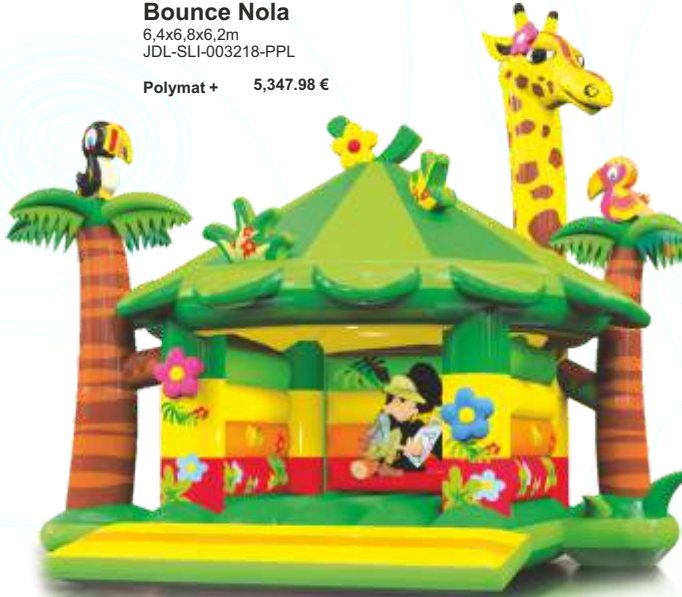

Bounce Nola

6,4x6,8x6,2m
JDL-SLI-003218-PPL

Polymat + 5,347.98 €