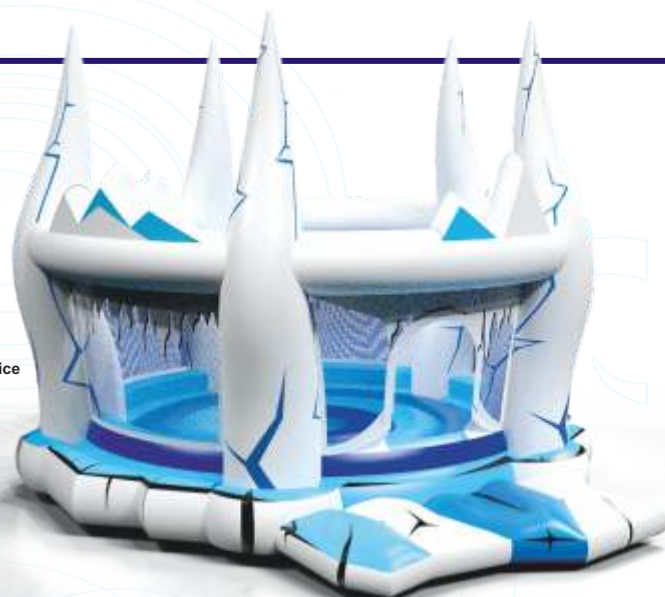

Slide Waterfall

8,0x5,8x5,7m
SNQ-SLI-003426-PPL

Polymat + call for price

Soft Mountain Crown

11,2x10,5x5,4m
SNQ-ACG-003428-PPL

Polymat + call for price

Wipe-out Snowballs

19,2x6,9x5,2m
SNQ-OBS-003430-PPL